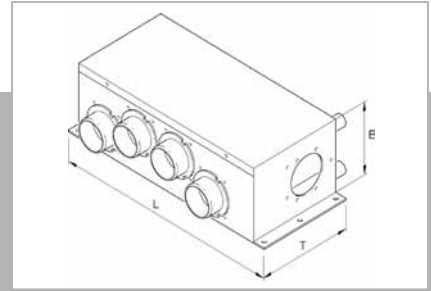

ARTIK

ADVANTAGES:

- Stainless steel
- Extremely robust
- Powerful