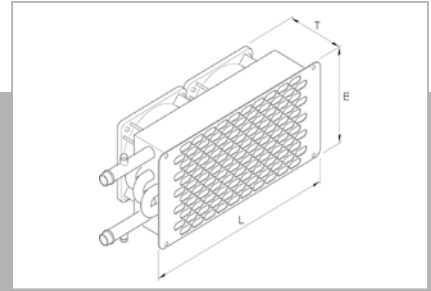

HELIOS 4000

ADVANTAGES:

- Quiet
- Lower current consumption