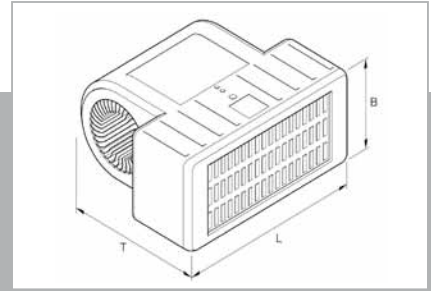

XEROS 4000

ADVANTAGES:

- Low weight
- Available in marine version with stainless-steel air distributors
- Three possible connection diameters